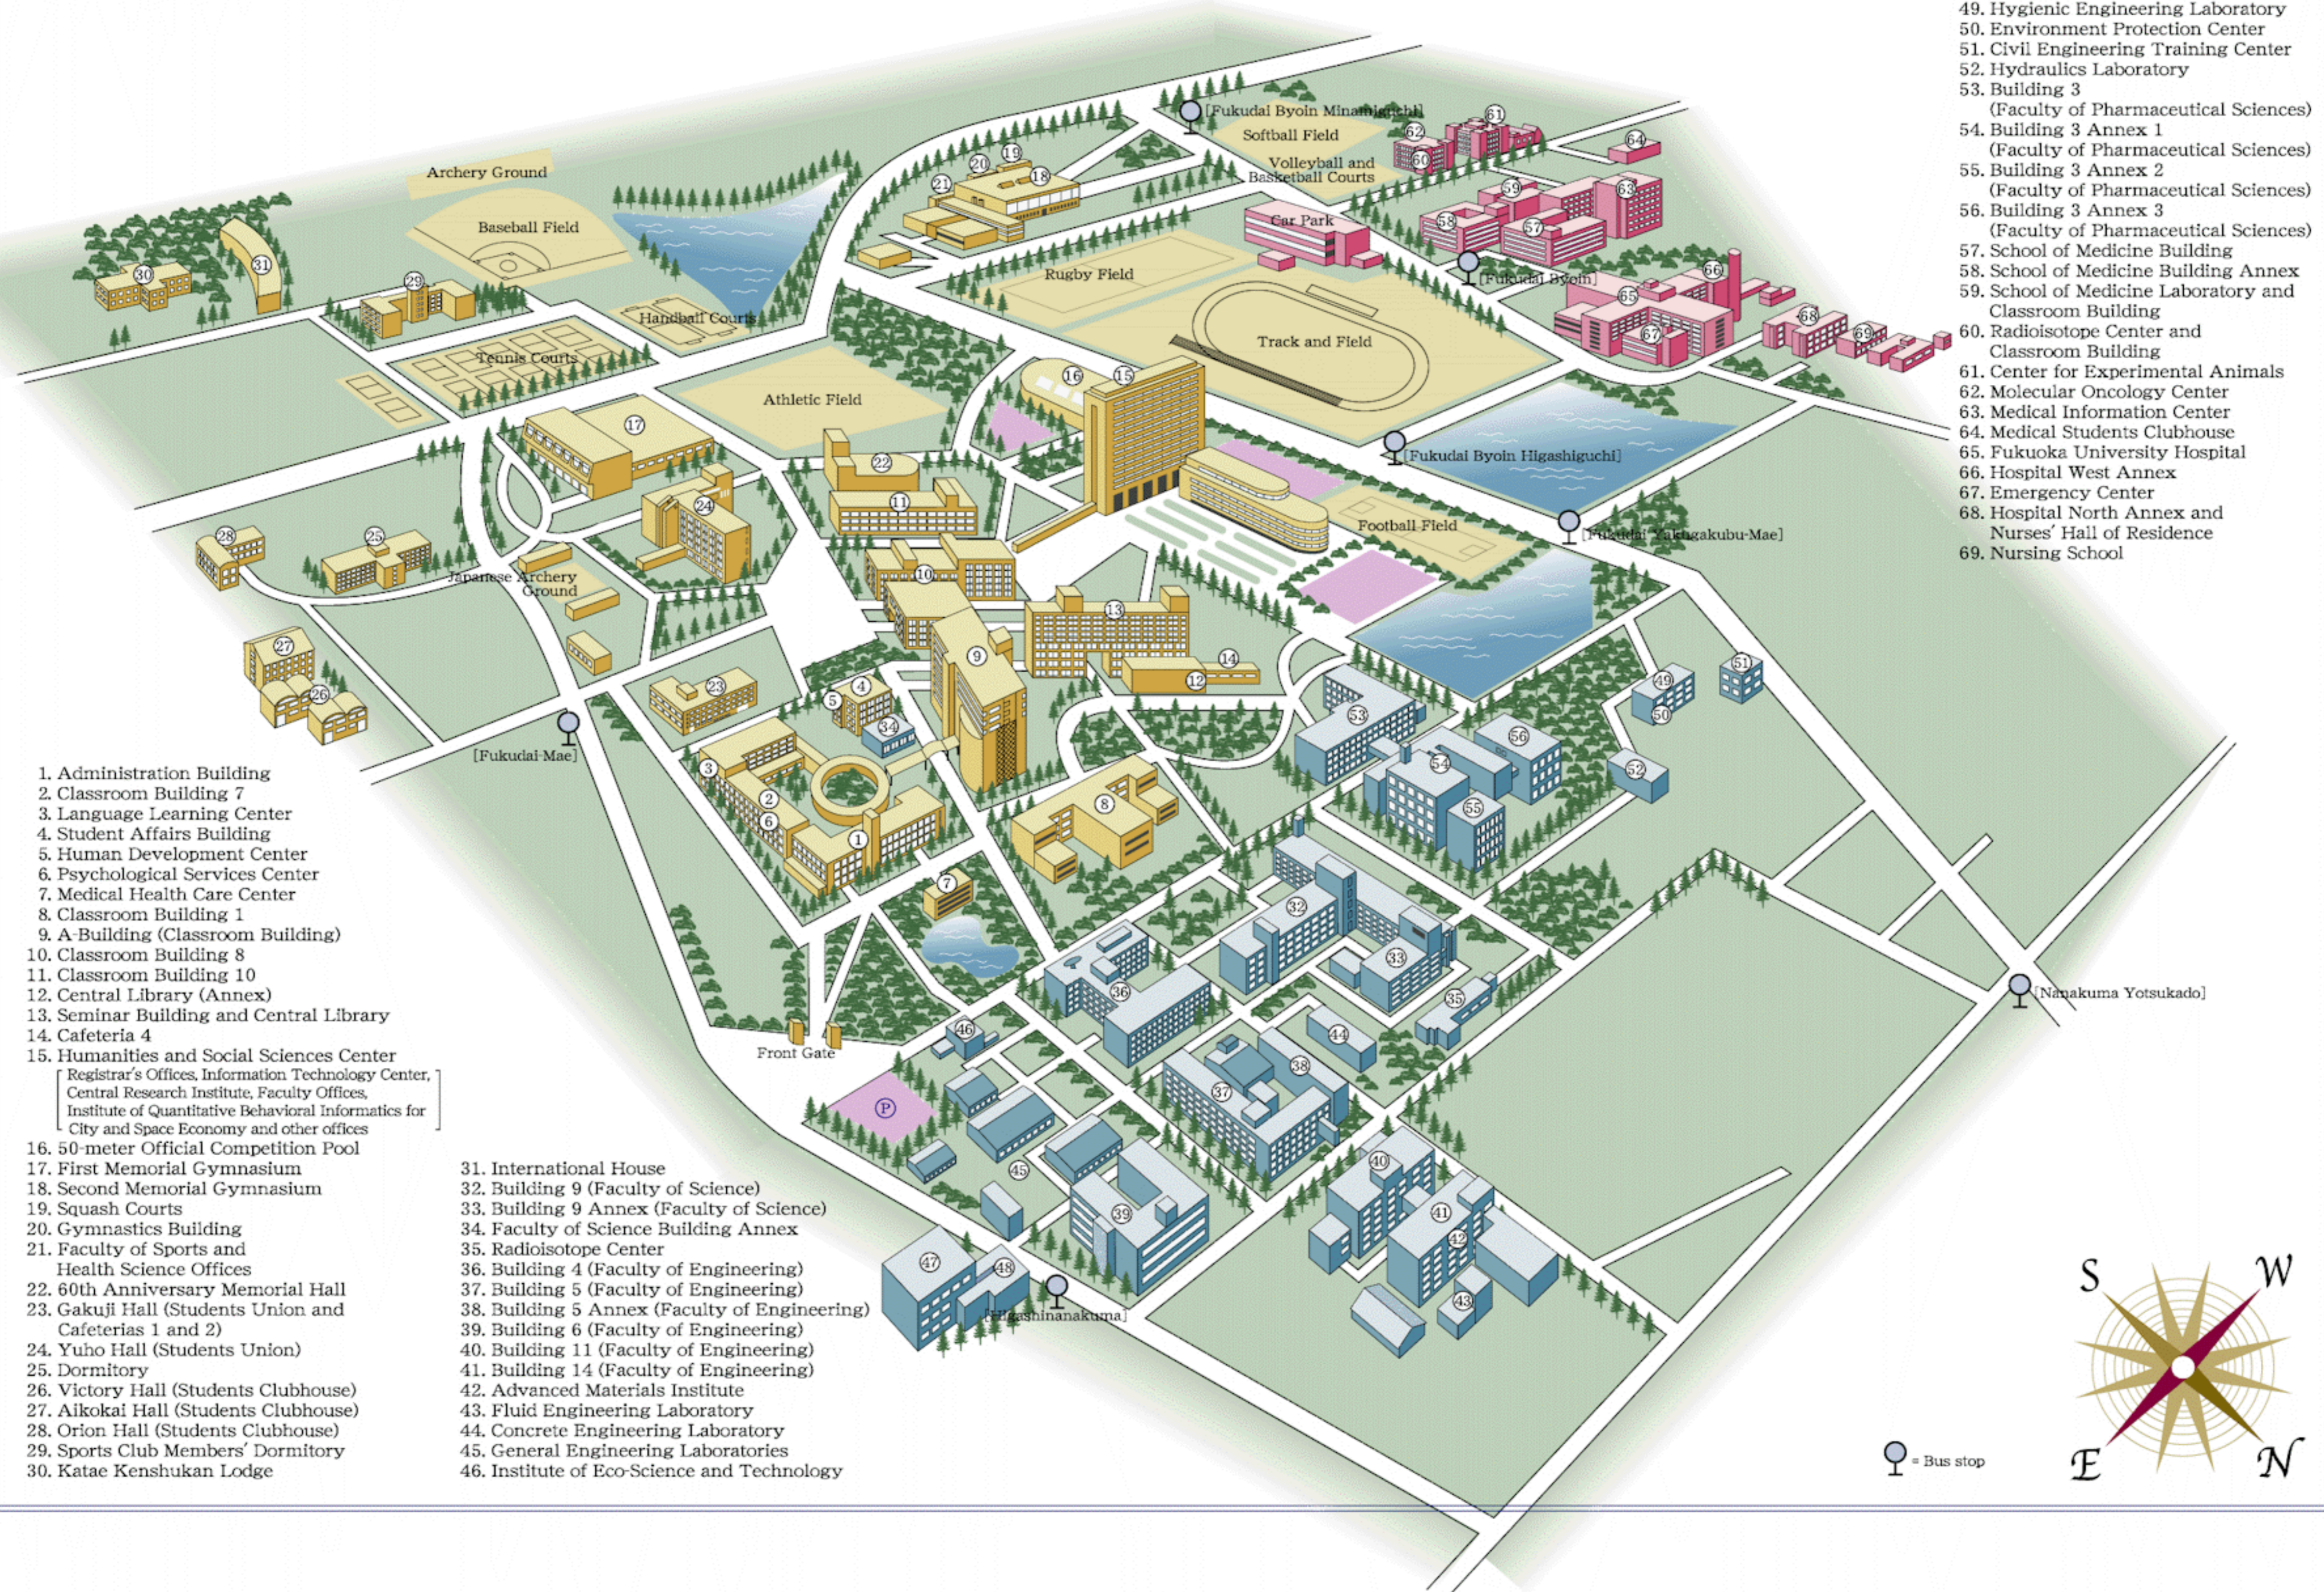

Campus Map

- 1. Administration Building
- 2. Classroom Building 7
- 3. Language Learning Center
- 4. Student Affairs Building
- 5. Human Development Center
- 6. Psychological Services Center
- 7. Medical Health Care Center
- 8. Classroom Building 1
- 9. A-Building (Classroom Building)
- 10. Classroom Building 8
- 11. Classroom Building 10
- 12. Central Library (Annex)
- 13. Seminar Building and Central Library
- 14. Cafeteria 4
- 15. Humanities and Social Sciences Center
 [Registrar's Offices, Information Technology Center,
 Central Research Institute, Faculty Offices,
 Institute of Quantitative Behavioral Informatics for
 City and Space Economy and other offices]
- 16. 50-meter Official Competition Pool
- 17. First Memorial Gymnasium
- 18. Second Memorial Gymnasium
- 19. Squash Courts
- 20. Gymnastics Building
- 21. Faculty of Sports and Health Science Offices
- 22. 60th Anniversary Memorial Hall
- 23. Gakuji Hall (Students Union and Cafeterias 1 and 2)
- 24. Yuho Hall (Students Union)
- 25. Dormitory
- 26. Victory Hall (Students Clubhouse)
- 27. Aikokai Hall (Students Clubhouse)
- 28. Orion Hall (Students Clubhouse)
- 29. Sports Club Members' Dormitory
- 30. Katae Kenshukan Lodge

- 31. International House
- 32. Building 9 (Faculty of Science)
- 33. Building 9 Annex (Faculty of Science)
- 34. Faculty of Science Building Annex
- 35. Radioisotope Center
- 36. Building 4 (Faculty of Engineering)
- 37. Building 5 (Faculty of Engineering)
- 38. Building 5 Annex (Faculty of Engineering)
- 39. Building 6 (Faculty of Engineering)
- 40. Building 11 (Faculty of Engineering)
- 41. Building 14 (Faculty of Engineering)
- 42. Advanced Materials Institute
- 43. Fluid Engineering Laboratory
- 44. Concrete Engineering Laboratory
- 45. General Engineering Laboratories
- 46. Institute of Eco-Science and Technology